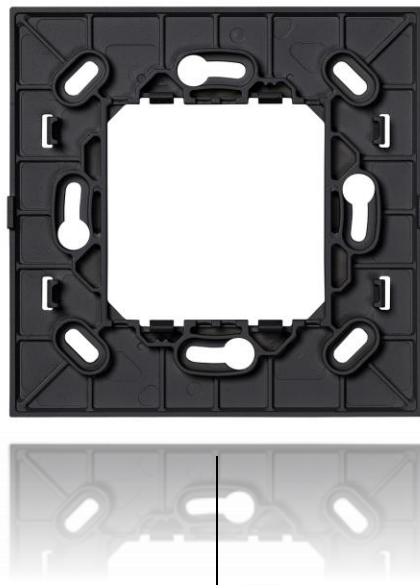

Surface mounts for Arké

19507.CL
Frame for RF devices surface
mounting, only for Arké
cover plate, grey