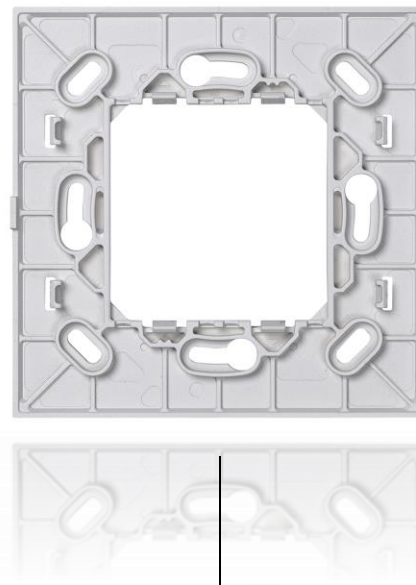

19507.CL.B
Frame for RF devices surface
mounting, only for Arké
cover plate, white