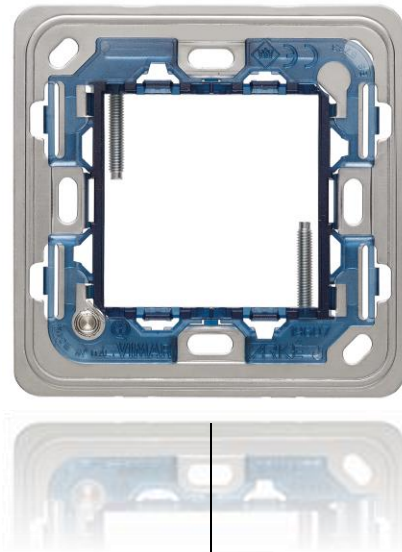

## Composition for Arké switches

**19462.**  
Arké Cover plate  
part number is  
19642 followed  
by the selected  
finish

**19506**  
Pair of 1-module  
buttons for  
RF devices,  
customizable

**19506.2**  
2-module  
button for  
RF devices,  
customizable

**03925**  
4-button flat device with RF transmission,  
2.4 GHz, Bluetooth® Low Energy wireless  
technology, to be completed with buttons  
19506+19506.2 - 2 modules

**19507.CL**  
Frame for RF devices surface  
mounting, only for Arké cover  
plate, grey

## Surface mounts for Arké

**19507.CL**  
Frame for RF devices surface  
mounting, only for Arké  
cover plate, grey

**19507.CL.B**  
Frame for RF devices surface  
mounting, only for Arké  
cover plate, white

*Flush mounts for Arké Full Range*

**19607**  
Arké full range, Flush  
Mount 2-module,  
with screws  
M3,5