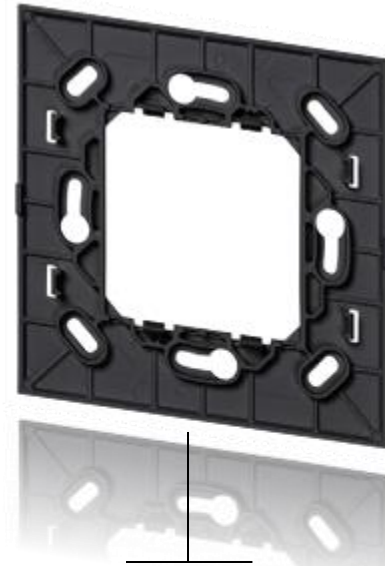

## Composition for Arké switches

**19462.**  
Arké Cover plate  
part number is  
19642 followed  
by the selected  
finish

**19506**  
Pair of 1-module  
buttons for  
RF devices,  
customizable

**19506.2**  
2-module  
button for  
RF devices,  
customizable

**03925**  
4-button flat device with RF transmission,  
2.4 GHz, Bluetooth® Low Energy wireless  
technology, to be completed with buttons  
19506+19506.2 - 2 modules

**19507.CL**  
Frame for RF devices surface  
mounting, only for Arké cover  
plate, grey

**19607**  
Arké full range, Flush  
Mount 2-module,  
with screws  
M3,5