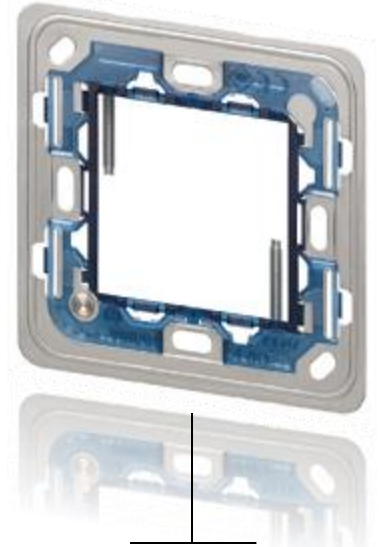

## Composition for Arké switches

**19462.**  
Arké Cover plate  
part number is  
19642 followed  
by the selected  
finish

**19506**  
Pair of 1-module  
buttons for  
RF devices,  
customizable

**19506.2**  
2-module  
button for  
RF devices,  
customizable

**03925**  
4-button flat device with RF transmission,  
2.4 GHz, Bluetooth® Low Energy wireless  
technology, to be completed with buttons  
19506+19506.2 - 2 modules

**19507.CL**  
Frame for RF devices surface  
mounting, only for Arké cover  
plate, grey

**19607**  
Arké full range, Flush  
Mount 2-module,  
with screws  
M3,5