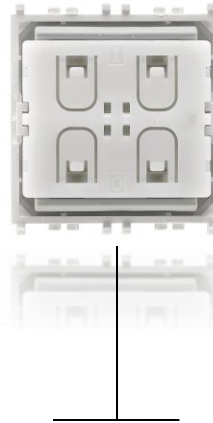

Casambi switch for Arké Full Range

03925
4-button flat device with RF transmission,
2.4 GHz, Bluetooth® Low Energy
wireless technology, to be completed
with buttons 19506+19506.2
- 2 modules