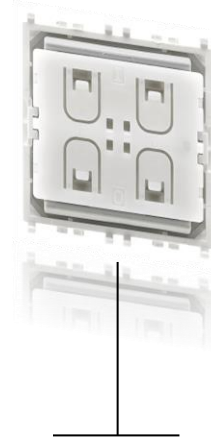

VIMAR

energia positiva

POSITIVE CONNECTIVE

Transform your Energy.

Vimar Casambi Switches

EIKON EXÉ

Composition for Eikon Exé switches

22462.
Eikon Exé Cover
plate part
number is 22642
followed by the
selected finish

20506
Pair of 1-module
buttons for
RF devices,
customizable

20506.2
2-module
button for
RF devices,
customizable

03925
4-button flat device with RF transmission,
2.4 GHz, Bluetooth® Low Energy wireless
technology, to be completed with buttons
20506+20506.2 - 2 modules

22507
Frame for RF devices surface
mounting, only for Eikon Exé
cover plate, grey

20607
Eikon full range, Flush
Mount 2-module,
with screws
M 3,5

Surface mounts for Eikon Exé

22507
Frame for RF devices surface
mounting, only for Eikon Exé
cover plate, grey

22507.B
Frame for RF devices surface
mounting, only for Eikon Exé
cover plate, white

Flush mounts for Eikon Full Range

20607
Eikon full range, Flush
Mount 2-module,
with screws
M 3,5

Casambi switch for Eikon Full Range