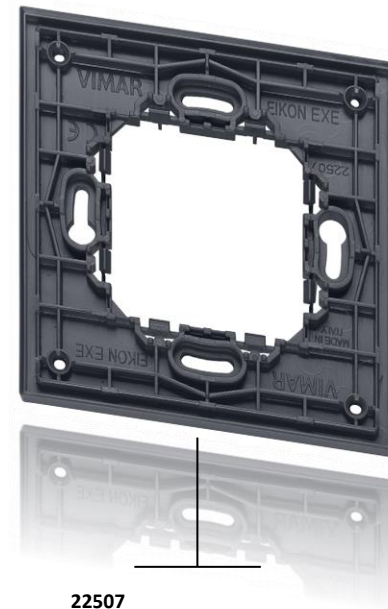

VIMAR

energia positiva

POSITIVE CONNECTIVE

Transform your Energy.

Vimar Casambi Switches

EIKON EXÉ

Composition for Eikon Exé switches

22462.
Eikon Exé Cover
plate part
number is 22642
followed by the
selected finish

20506
Pair of 1-module
buttons for
RF devices,
customizable

20506.2
2-module
button for
RF devices,
customizable

03925
4-button flat device with RF transmission,
2.4 GHz, Bluetooth® Low Energy wireless
technology, to be completed with buttons
20506+20506.2 - 2 modules

22507
Frame for RF devices surface
mounting, only for Eikon Exé
cover plate, grey

20607
Eikon full range, Flush
Mount 2-module,
with screws
M 3,5

Surface mounts for Eikon Exé

22507
Frame for RF devices surface
mounting, only for Eikon Exé
cover plate, grey

22507.B
Frame for RF devices surface
mounting, only for Eikon Exé
cover plate, white

Flush mounts for Eikon Full Range

20607
Eikon full range, Flush
Mount 2-module,
with screws
M 3,5

Casambi switch for Eikon Full Range