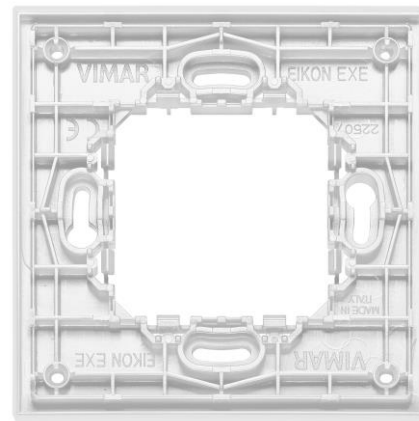

VIMAR

energia positiva

POSITIVE CONNECTIVE

Transform your Energy.

Vimar Casambi Switches

EIKON EXÉ

Composition for Eikon Exé switches

22462.
Eikon Exé Cover
plate part
number is 22642
followed by the
selected finish

20506
Pair of 1-module
buttons for
RF devices,
customizable

20506.2
2-module
button for
RF devices,
customizable

03925
4-button flat device with RF transmission,
2.4 GHz, Bluetooth® Low Energy wireless
technology, to be completed with buttons
20506+20506.2 - 2 modules

22507
Frame for RF devices surface
mounting, only for Eikon Exé
cover plate, grey

20607
Eikon full range, Flush
Mount 2-module,
with screws
M 3,5

Surface mounts for Eikon Exé

22507
Frame for RF devices surface
mounting, only for Eikon Exé
cover plate, grey

22507.B
Frame for RF devices surface
mounting, only for Eikon Exé
cover plate, white

Flush mounts for Eikon Full Range

20607
Eikon full range, Flush
Mount 2-module,
with screws
M 3,5

Casambi switch for Eikon Full Range