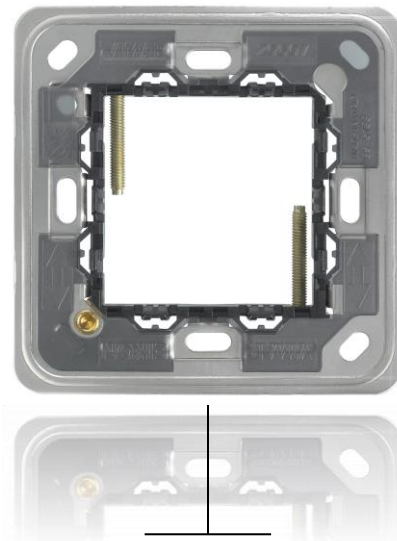

VIMAR

energia positiva

POSITIVE CONNECTIVE

Transform your Energy.

Vimar Casambi Switches

EIKON EXÉ

Composition for Eikon Exé switches

22462.
Eikon Exé Cover
plate part
number is 22642
followed by the
selected finish

20506
Pair of 1-module
buttons for
RF devices,
customizable

20506.2
2-module
button for
RF devices,
customizable

03925
4-button flat device with RF transmission,
2.4 GHz, Bluetooth® Low Energy wireless
technology, to be completed with buttons
20506+20506.2 - 2 modules

22507
Frame for RF devices surface
mounting, only for Eikon Exé
cover plate, grey

20607
Eikon full range, Flush
Mount 2-module,
with screws
M 3,5

Surface mounts for Eikon Exé

22507
Frame for RF devices surface
mounting, only for Eikon Exé
cover plate, grey

22507.B
Frame for RF devices surface
mounting, only for Eikon Exé
cover plate, white

Flush mounts for Eikon Full Range

20607
Eikon full range, Flush
Mount 2-module,
with screws
M 3,5

Casambi switch for Eikon Full Range