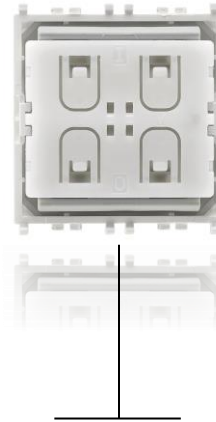

VIMAR

energia positiva

POSITIVE CONNECTIVE

Transform your Energy.

Vimar Casambi Switches

EIKON EXÉ

Composition for Eikon Exé switches

22462.
Eikon Exé Cover
plate part
number is 22642
followed by the
selected finish

20506
Pair of 1-module
buttons for
RF devices,
customizable

20506.2
2-module
button for
RF devices,
customizable

03925
4-button flat device with RF transmission,
2.4 GHz, Bluetooth® Low Energy wireless
technology, to be completed with buttons
20506+20506.2 - 2 modules

22507
Frame for RF devices surface
mounting, only for Eikon Exé
cover plate, grey

20607
Eikon full range, Flush
Mount 2-module,
with screws
M 3,5

Surface mounts for Eikon Exé

22507
Frame for RF devices surface
mounting, only for Eikon Exé
cover plate, grey

22507.B
Frame for RF devices surface
mounting, only for Eikon Exé
cover plate, white

Flush mounts for Eikon Full Range

20607
Eikon full range, Flush
Mount 2-module,
with screws
M 3,5

Casambi switch for Eikon Full Range