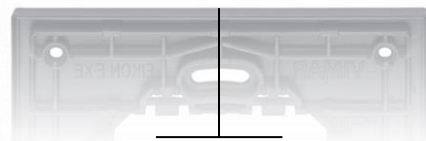

VIMAR

energia positiva

POSITIVE CONNECTIVE

Transform your Energy.

Vimar Casambi Switches

EIKON EXÉ

Composition for Eikon Exé switches

22462.
Eikon Exé Cover
plate part
number is 22642
followed by the
selected finish

20506
Pair of 1-module
buttons for
RF devices,
customizable

20506.2
2-module
button for
RF devices,
customizable

03925
4-button flat device with RF transmission,
2.4 GHz, Bluetooth® Low Energy wireless
technology, to be completed with buttons
20506+20506.2 - 2 modules

22507
Frame for RF devices surface
mounting, only for Eikon Exé
cover plate, grey

20607
Eikon full range, Flush
Mount 2-module,
with screws
M 3,5

Surface mounts for Eikon Exé

22507
Frame for RF devices surface
mounting, only for Eikon Exé
cover plate, grey

22507.B
Frame for RF devices surface
mounting, only for Eikon Exé
cover plate, white

Flush mounts for Eikon Full Range

20607
Eikon full range, Flush
Mount 2-module,
with screws
M 3,5

Casambi switch for Eikon Full Range