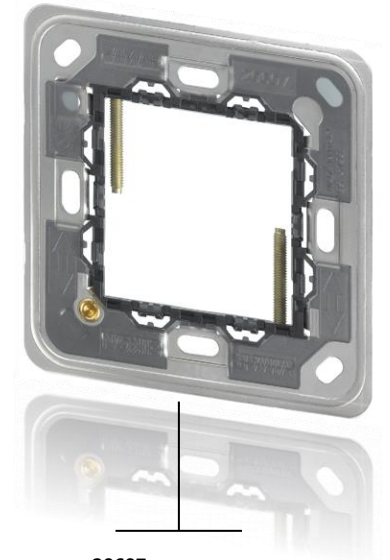

VIMAR

energia positiva

POSITIVE CONNECTIVE

Transform your Energy.

Vimar Casambi Switches

EIKON EXÉ

Composition for Eikon Exé switches

22462.
Eikon Exé Cover
plate part
number is 22642
followed by the
selected finish

20506
Pair of 1-module
buttons for
RF devices,
customizable

20506.2
2-module
button for
RF devices,
customizable

03925
4-button flat device with RF transmission,
2.4 GHz, Bluetooth® Low Energy wireless
technology, to be completed with buttons
20506+20506.2 - 2 modules

22507
Frame for RF devices surface
mounting, only for Eikon Exé
cover plate, grey

20607
Eikon full range, Flush
Mount 2-module,
with screws
M 3,5

Surface mounts for Eikon Exé

22507
Frame for RF devices surface
mounting, only for Eikon Exé
cover plate, grey

22507.B
Frame for RF devices surface
mounting, only for Eikon Exé
cover plate, white

Flush mounts for Eikon Full Range

20607
Eikon full range, Flush
Mount 2-module,
with screws
M 3,5

Casambi switch for Eikon Full Range