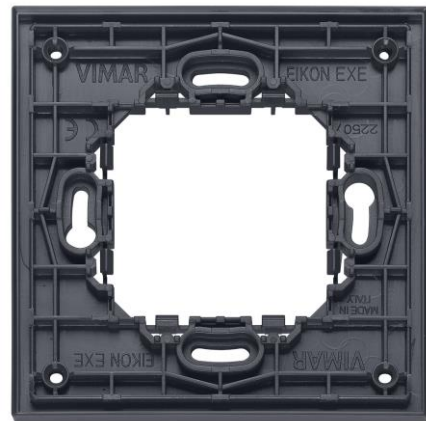

VIMAR

energia positiva

POSITIVE CONNECTIVE

Transform your Energy.

Vimar Casambi Switches

EIKON EXÉ

Composition for Eikon Exé switches

22462.
Eikon Exé Cover
plate part
number is 22642
followed by the
selected finish

20506
Pair of 1-module
buttons for
RF devices,
customizable

20506.2
2-module
button for
RF devices,
customizable

03925
4-button flat device with RF transmission,
2.4 GHz, Bluetooth® Low Energy wireless
technology, to be completed with buttons
20506+20506.2 - 2 modules

22507
Frame for RF devices surface
mounting, only for Eikon Exé
cover plate, grey

20607
Eikon full range, Flush
Mount 2-module,
with screws
M 3,5

Surface mounts for Eikon Exé

22507
Frame for RF devices surface
mounting, only for Eikon Exé
cover plate, grey

22507.B
Frame for RF devices surface
mounting, only for Eikon Exé
cover plate, white

Flush mounts for Eikon Full Range

20607
Eikon full range, Flush
Mount 2-module,
with screws
M 3,5

Casambi switch for Eikon Full Range