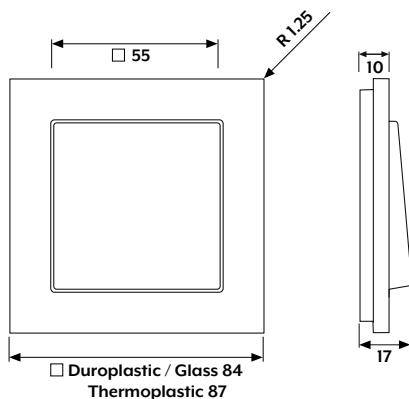

## Frame size

### (Duroplastic/glass)

- 1-gang 84 mm x 84 mm
- 2-gang 84 mm x 155 mm
- 3-gang 84 mm x 226 mm
- 4-gang 84 mm x 297 mm
- 5-gang 84 mm x 368 mm

### Frame size (Thermoplastic)

- 1-gang 87 mm x 87 mm
- 2-gang 87 mm x 158 mm
- 3-gang 87 mm x 229 mm
- 4-gang 87 mm x 300 mm
- 5-gang 87 mm x 371 mm

Frames can be installed  
horizontally and vertically.